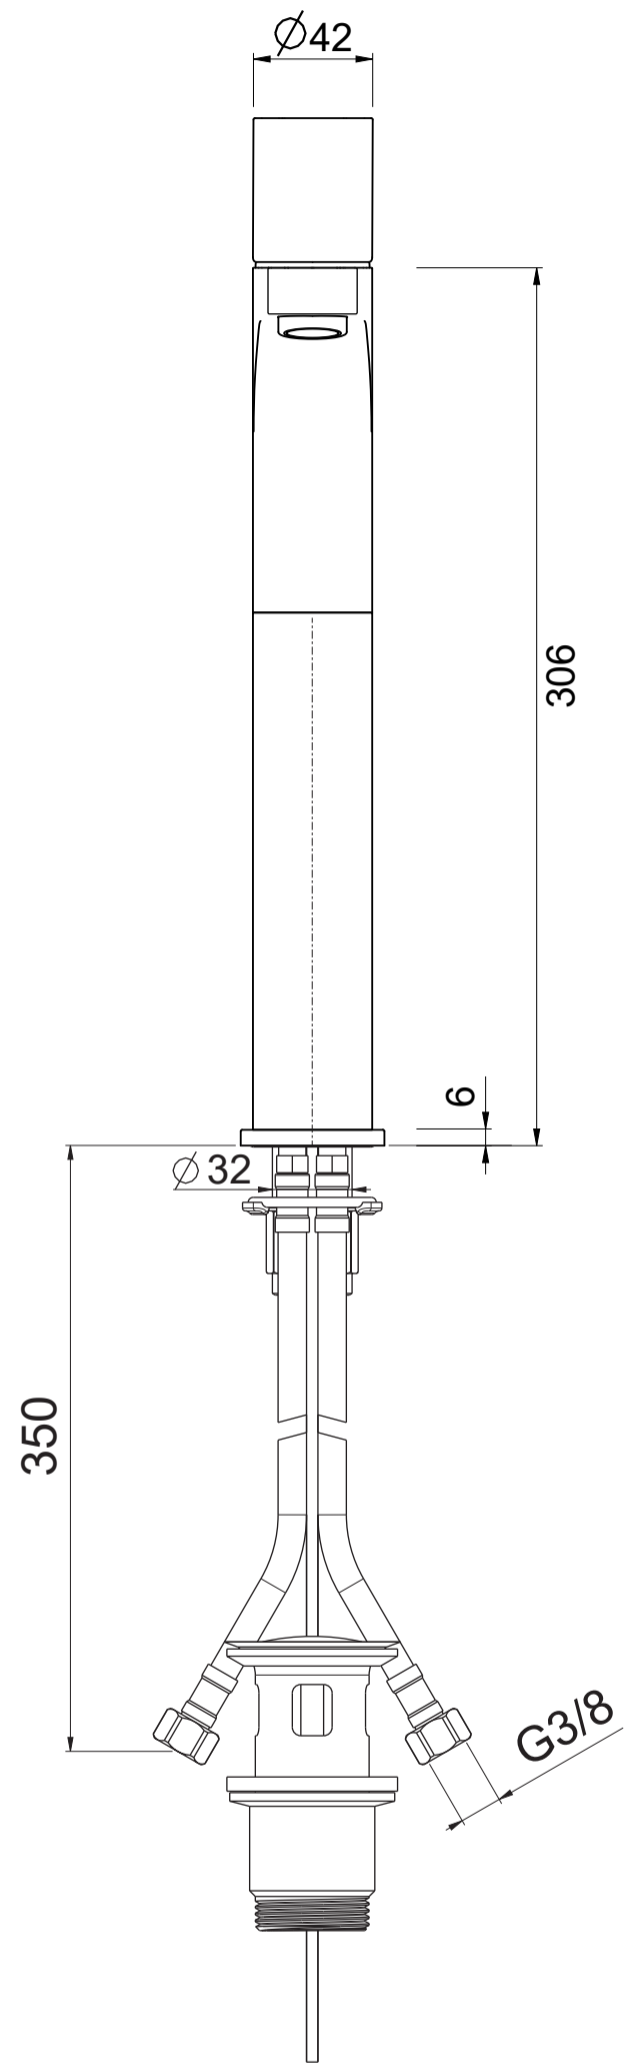

This drawing / specification is the property of OIOLI Rubinerie and must not be copied in part or whole without prior written permission of OIOLI Rubinerie.

OIOLI
ITALY
e-mail: tecnico@oioli.com
Via Pul Stretta, 10/12 Tel. 0322 956338
28024 Gozzano (No) Fax 0322 912094
ITALY

DATE	09/09/2016	SIGNATURE	PROJECT	SCALE	NOTE	
DRAFTSMAN				19:50	MADE IN ITALY	
DESCRIPTION	MISCELATORE LAVABO ALTO CON SCARICO MIAMI					ITEM
						MMLS004RO