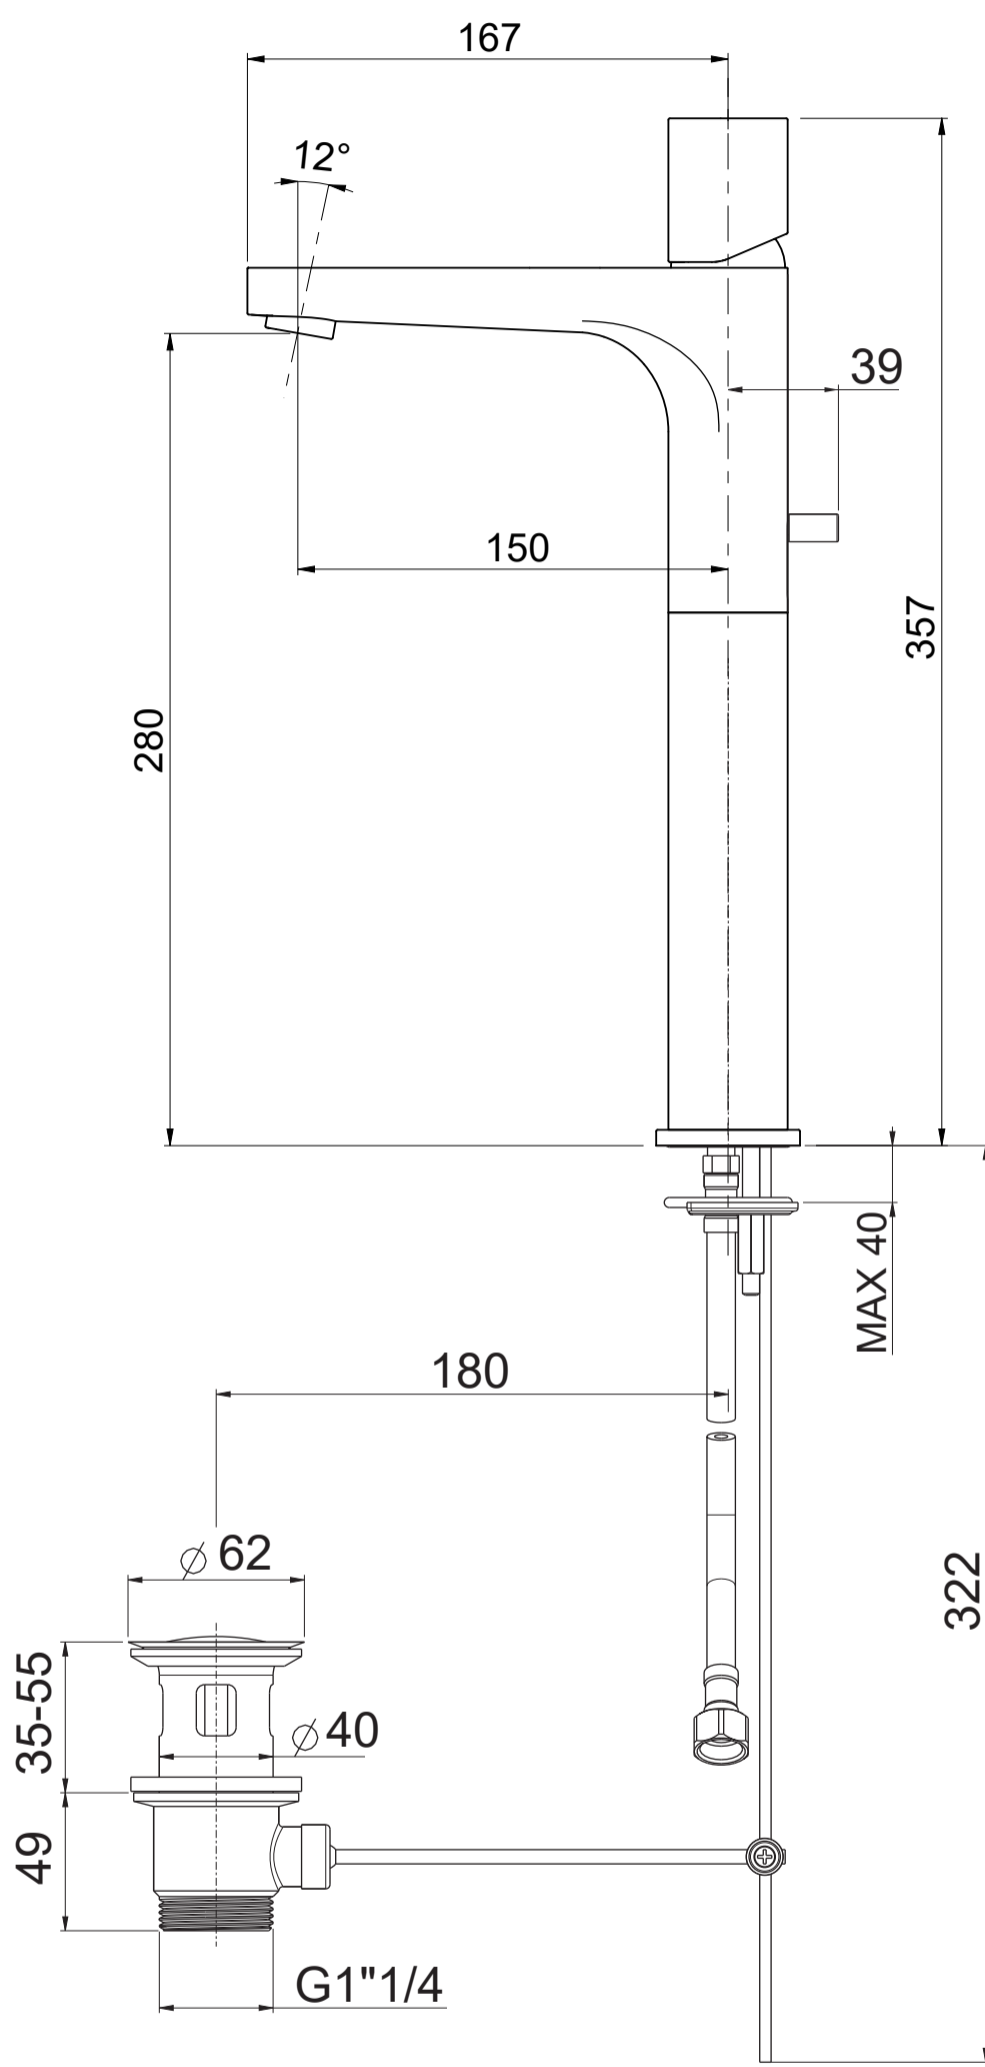

This drawing / specification is the property of OIOLI Rubinerie and must not be copied in part or whole without prior written permission of OIOLI Rubinerie.

OIOLI
ITALY
e-mail: tecnico@oioli.com
Via Pul Stretta, 10/12 Tel. 0322 956338
28024 Gozzano (No) Fax 0322 912094
ITALY

DATE	09/09/2016	SIGNATURE	PROJECT	SCALE	NOTE	
DRAFTSMAN				19:50	MADE IN ITALY	
DESCRIPTION	MISCELATORE LAVABO ALTO CON SCARICO MIAMI					ITEM
						MMLS004RO