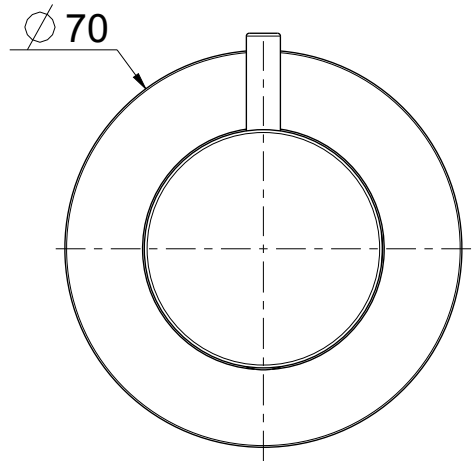

This drawing / specification is the property of OIOLI RubINETTERIE and must not be copied in part or whole without prior written permission of OIOLI RubINETTERIE.

OIOLI
ITALY
e-mail: tecnico@oioli.com
Via Pul Stretta, 10/12
28024 Gozzano (No)
ITALY

DATE	SIGNATURE	PROJECT	SCALE	NOTE
DRAFTSMAN			3:4	MADE IN ITALY
DESCRIPTION				ITEM
PARTI ESTERNE DEVIATORE AD INCASSO 2 VIE LIFE				LIED087RO