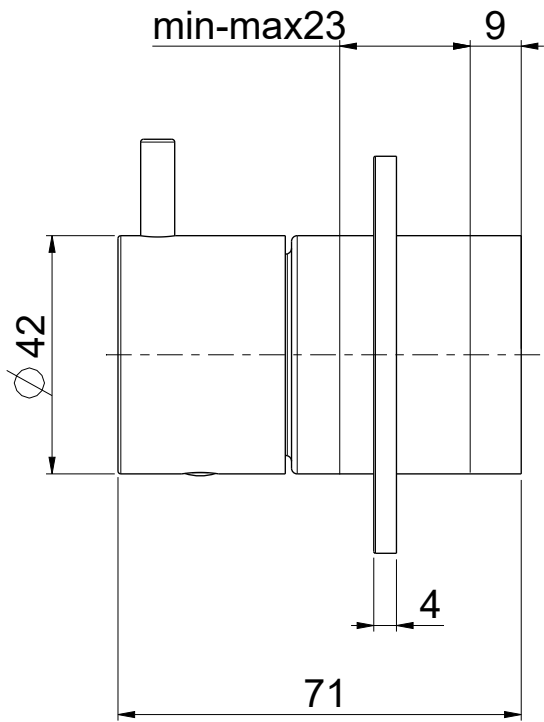

This drawing / specification is the property of OIOLI RubINETTERIE and must not be copied in part or whole without prior written permission of OIOLI RubINETTERIE.

OIOLI
ITALY
e-mail: tecnico@oioli.com
Via Pul Stretta, 10/12
28024 Gozzano (No)
ITALY

DATE	SIGNATURE	PROJECT	SCALE	NOTE
DRAFTSMAN			3:4	MADE IN ITALY
DESCRIPTION				ITEM
PARTI ESTERNE DEVIATORE AD INCASSO 2 VIE LIFE				LIED087RO