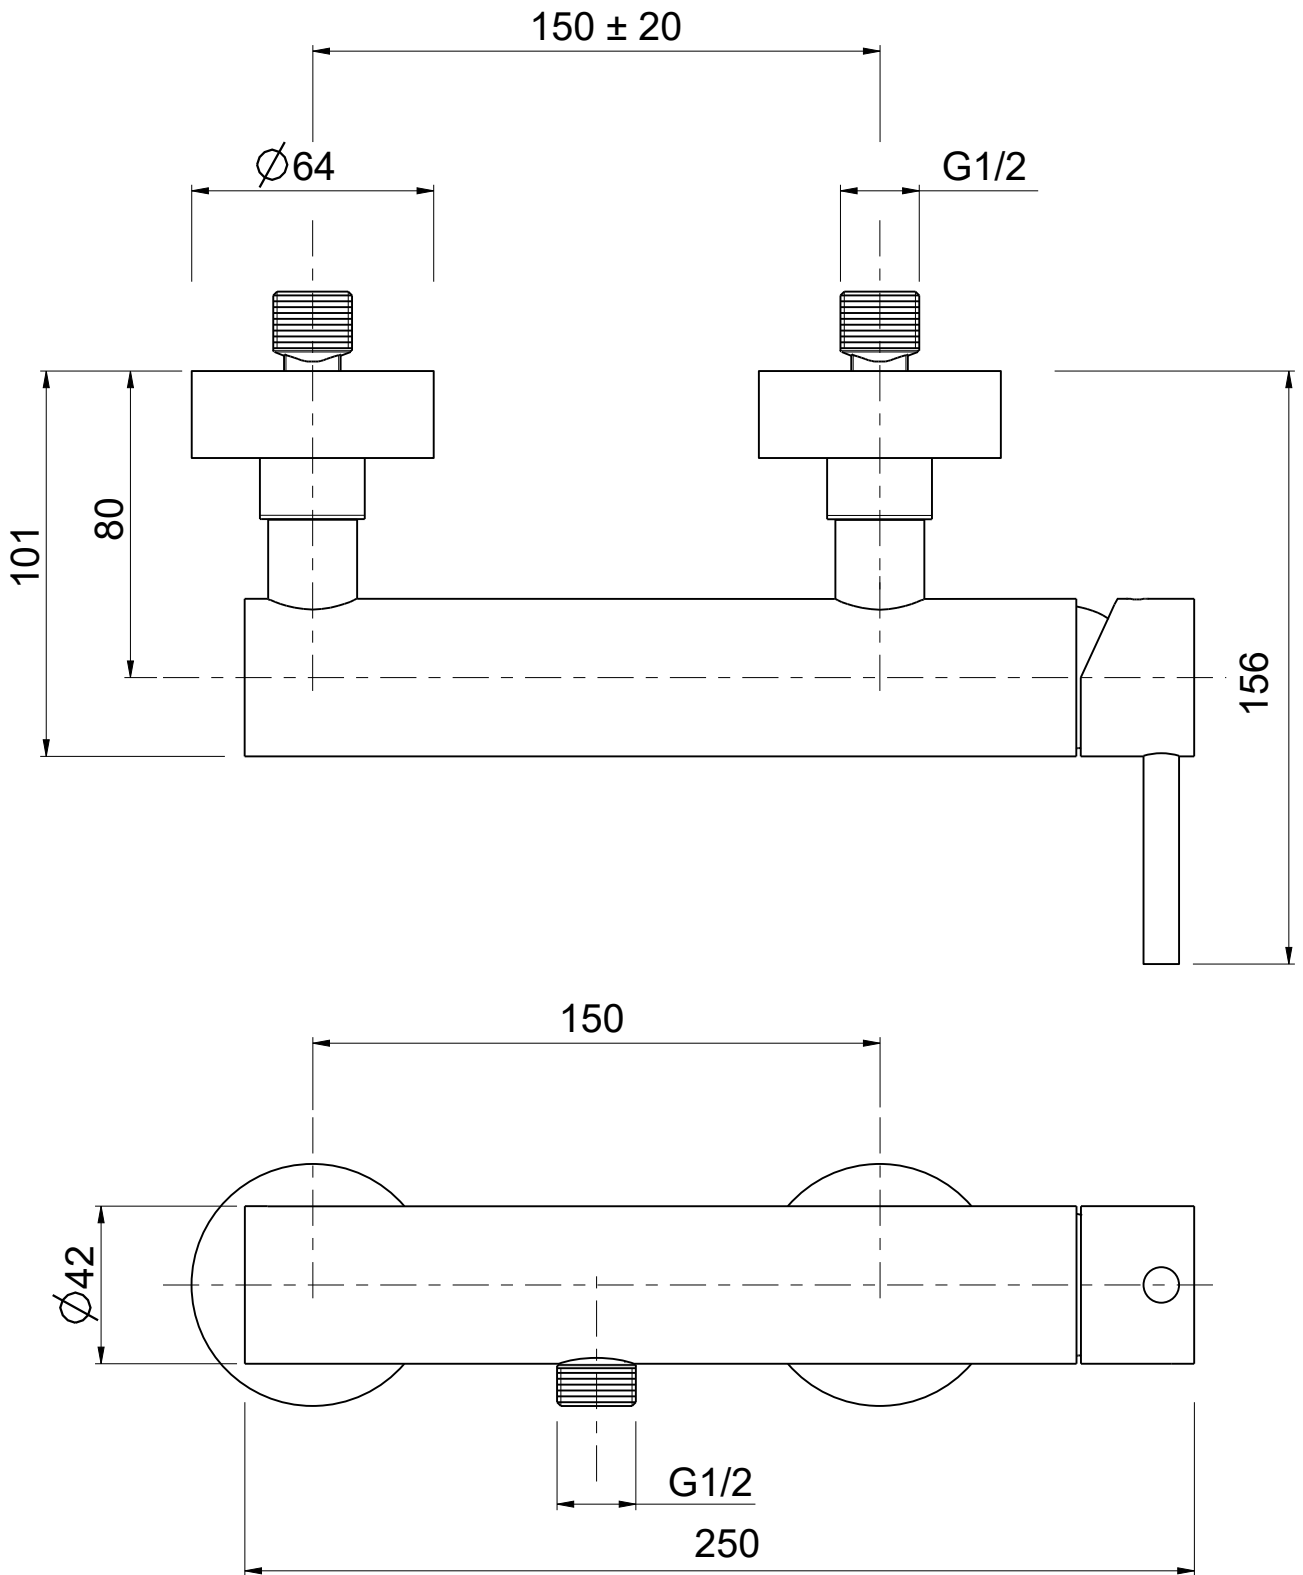

This drawing / specification is the property of OIOLI RubINETTERIE and must not be copied in part or whole without prior written permission of OIOLI RubINETTERIE.

OIOLI
ITALY
e-mail: tecnico@oioli.com
Via Pul Stretta, 10/12
28024 Gozzano (No)
ITALY

DATE		SIGNATURE	PROJECT	SCALE	NOTE	
DRAFTSMAN				1:2	MADE IN ITALY	
DESCRIPTION						ITEM
MISCELATORE ESTERNO DOCCIA LIFE						LIDE025RO