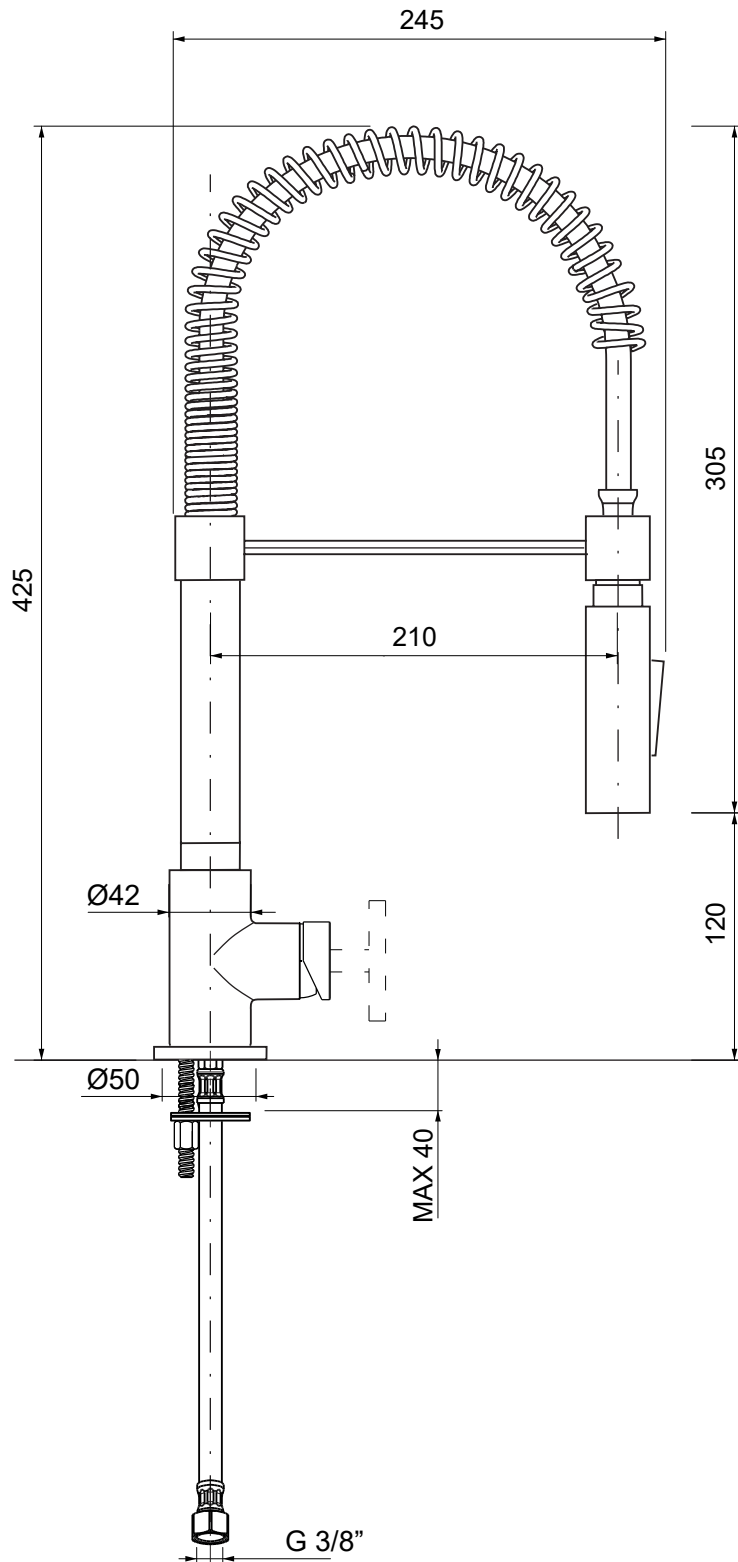

This drawing / specification is the property of OIOLI Rubinetterie and must not be copied in part or whole without prior written permission of OIOLI Rubinetterie.

OIOLI

ITALY

e-mail: tecnico@oioli.com
Via Pul Stretta, 10/12 Tel. 0322 956338
28024 Gozzano (No) Fax 0322 912094
ITALY

DATE	SIGNATURE	PROJECT	SCALE	NOTE	
DRAFTSMAN			1:4	MADE IN ITALY	
DESCRIPTION				ITEM	
MISCELATORE LAVELLO CON DOCCIA 5th AVENUE				AVLC486RO