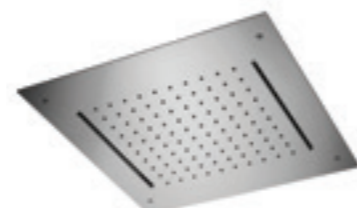

WESI107ROC00

Soffione ad incasso 430x430 con 2 cascate
Ceiling showerhead 430x430 with 2 waterfal jets

SOFFIONI INCASSO