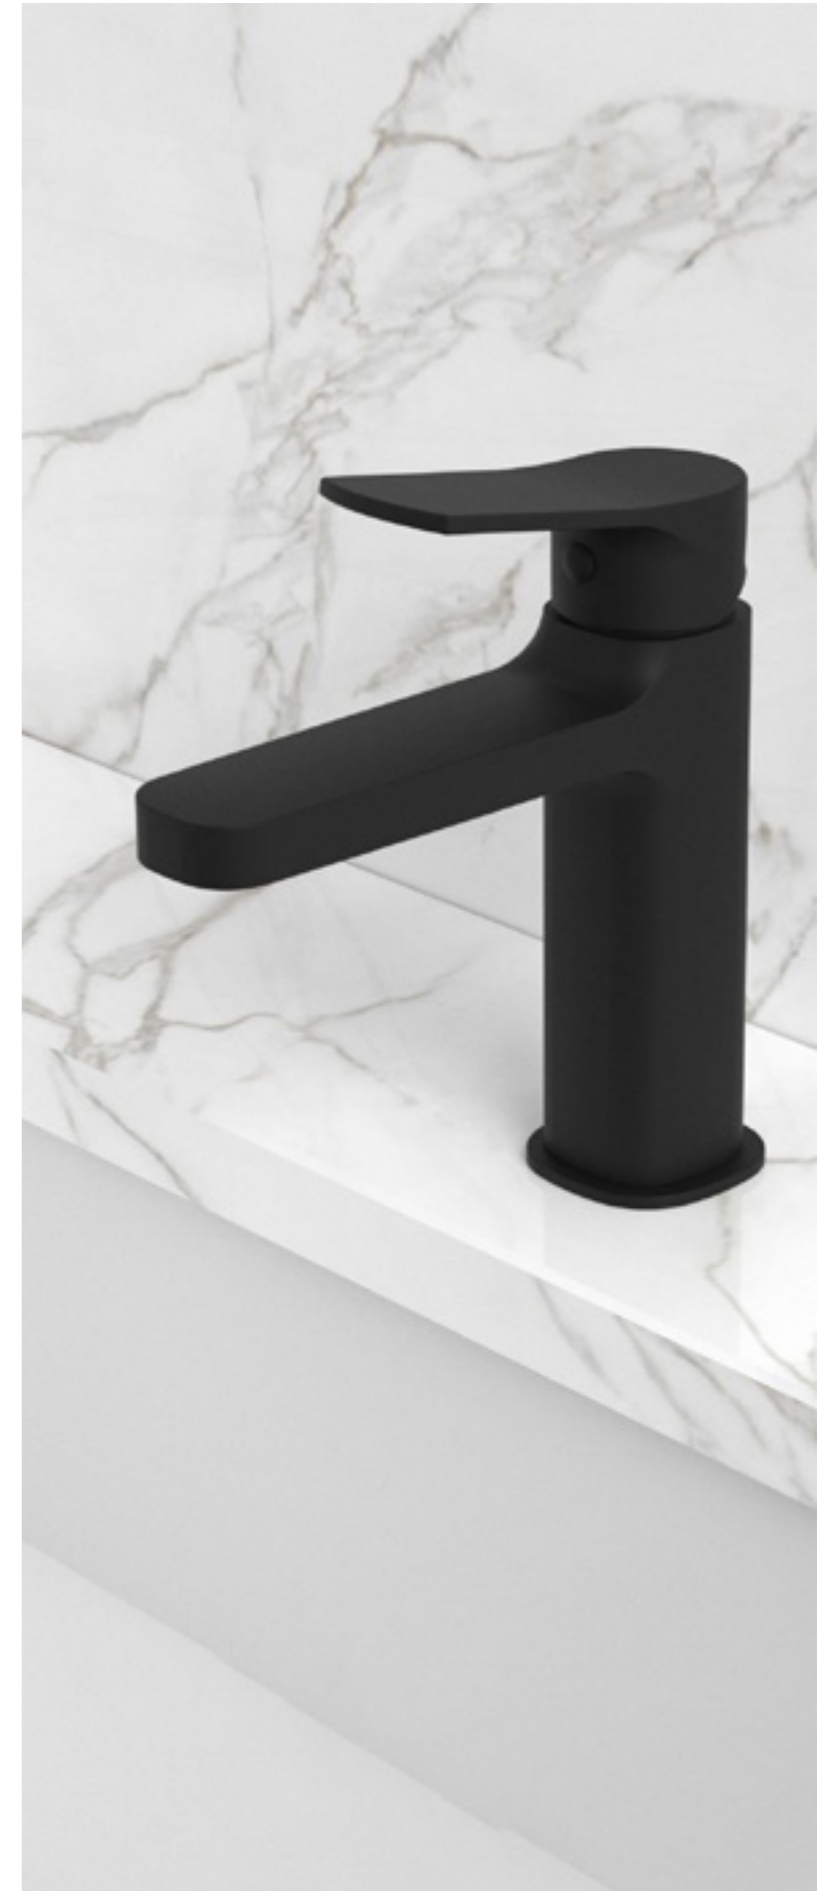

CAPRI_{2.0}

Design by Oioli

**CKLS000ROC00**

Miscelatore lavabo con scarico
Washbasin mixer with pop-up waste

**CKBS005ROC00**

Miscelatore bidet con scarico
Bidet mixer with pop-up waste

**CKBT005ROC00**

Miscelatore bidet senza scarico
Bidet mixer without pop-up waste