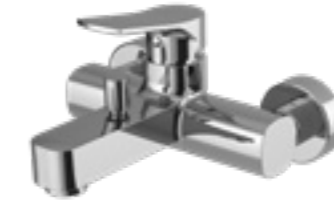

CKVE110ROC00

Miscelatore vasca esterno
External bath mixer with shower kit