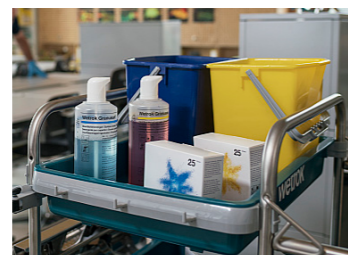

5 versions

With five versions, you can choose the EasyCar that best suits your needs, whether for wet mopping with a press or for office cleaning.