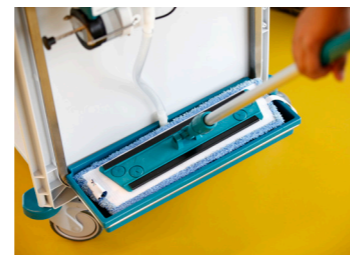

Flexible interior equipment

Thanks to freely selectable and adaptable interior equipment, the KeyCar adjusts perfectly to your individual requirements.

Sports facility cleaning with dosing system

Mops remain dry until use and are moistened directly on the trolley, for maximum hygiene, ergonomic working, and significantly reduced chemical consumption.