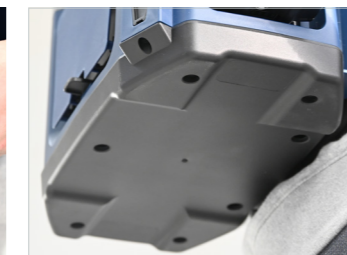

Robust construction

The rubber-reinforced foot effectively absorbs shocks and prevents damage to the appliance.