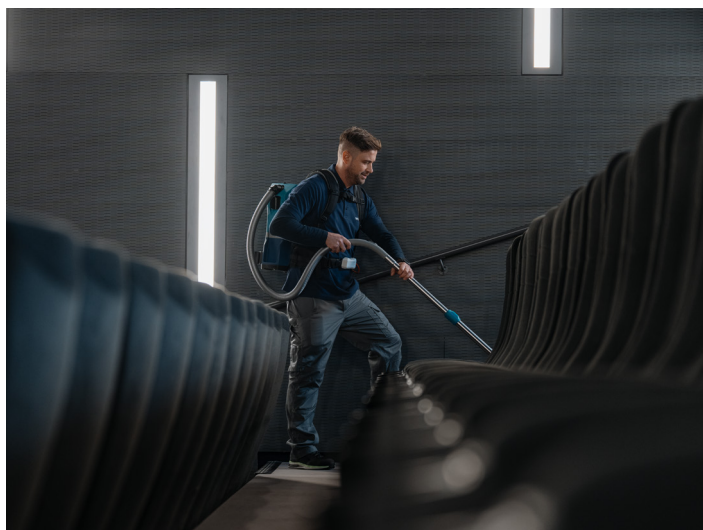

With the Portavac BeFree, cleaning staff benefit from an optimum combination of performance, efficiency and comfort!

© Copyright by Wetrok AG, 3/2025

Technical Data

Article Number	Designation
40510	Portavac BeFree
40511	Portavac BeFree (w/o batt./charg.)
40516	Portavac E INT (Europlug / type F)

Basic Version

	BeFree	Portavac E
3-stage HEPA 13 filter system	●	●
Antistatic suction hose	●	●
Suction tube transport holder	●	●
Combination nozzle 30	●	●
Brush nozzle M/D	●	●
N. woven filt. bag HEPA-13 Portavac	●	●
Pre-filter bag-HEPA-13 Portavac	●	●
Exhaust air filter-HEPA-13 Portavac	●	●
Rubber bumper	●	●
Telescopic suction tube M/D	●	●
Power cable	-	●
Li-Ion battery 18 V / 5.0 Ah (2 pcs.)	●	-
BeFree dual charger	●	-

Technical Data

	5 l	5 l
Storage capacity	5 l	5 l
Weight incl. batteries / w/o batteries	5,8 kg / 4,4 kg	4,8 kg
Total height	45 cm	45 cm
Total length	18 cm	18 cm
Total width	31 cm	31 cm
Vacuum	207 mbar	210 mbar
Airflow rate	36 l/s	34 l/s
Suction turbine output	400 W	700 W
Rated voltage	36 V	230 V
Frequency	-	50 - 60 HZ
Power control	50 - 100 %	50 - 100 %
Battery options	5 Ah / 7,5 Ah	-
Battery runtime (minutes)	23 - 45 / 34 - 68	-
Charging time (minutes)	66 / 100	-
Power cable	-	15 m

Hand tube and hoses

41636	Tube M/D 50	1 pc.
41637	Telescopic suction tube M/D	1 pc.
41635	Extension tube M/D 25 cm	1 pc.
41665	Suction hose Portavac BeFree cpl.	1 pc.

Nozzles

41600	Combination nozzle 30	1 pc.
41601	Combination nozzle 50	1 pc.
41602	Basic Combination nozzle	1 pc.
41604	Nozzle with rolls 30	1 pc.
41605	Nozzle with rolls 36	1 pc.
41613	Turbo nozzle 28 M/D	1 pc.
41616	Joint nozzle M/D	1 pc.
41617	Upholstery nozzle M/D	1 pc.
41618	Brush nozzle M/D	1 pc.
41619	Radiator nozzle M/D	1 pc.
41620	Universal brush nozzle M/D	1 pc.
41625	Nozzle set 35	1 pc.
41623	Cleaning tool for suction nozzles	1 pc.

Connectors

41630	Connector 35/37	1 pc.
41633	Connector 35/32	1 pc.

Filter bags

42160	Non-woven filter bag HEPA-13 Portavac	10 pcs.

Filter

42161	Pre-filter bag Portavac HEPA-13	1 pc.
42162	Exhaust air filter Portavac HEPA-13	1 pc.

Consumables

42032	Scented platelets	6 pcs.

Batteries and chargers

41670	Li-Ion battery 18 V / 5.0 Ah	1 pc.
41671	Li-Ion battery 18 V / 7.5 Ah	1 pc.
41680	Dual charger for Li-Ion batteries	1 pc.
41683	Set 2 x battery 5.0 Ah / 1 x double charger	
41684	Set 2 x battery 7.5 Ah / 1 x double charger	

Wetrok AG Steinackerstrasse 62, CH-8302 Kloten, info@wetrok.ch, Tel. +41 43 255 51 51

Wetrok Austria GmbH Deutschstrasse 19, A-1230 Wien, info@wetrok.at, Tel. 0800 20 48 68

Wetrok GmbH Maybachstrasse 35, D-51381 Leverkusen, info@wetrok.de, Tel. +49 2171 398-0

Wetrok Polska S.A. ul. Łączyny 4, PL-02-820 Warszawa, warszawa@wetrok.pl, Tel. +48 22 331 20 50

Wetrok AB Landsvägen 30, SE-192 72 Sollentuna, info@wetrok.se, Tel. +46 8 444 34 00

wetrok.com