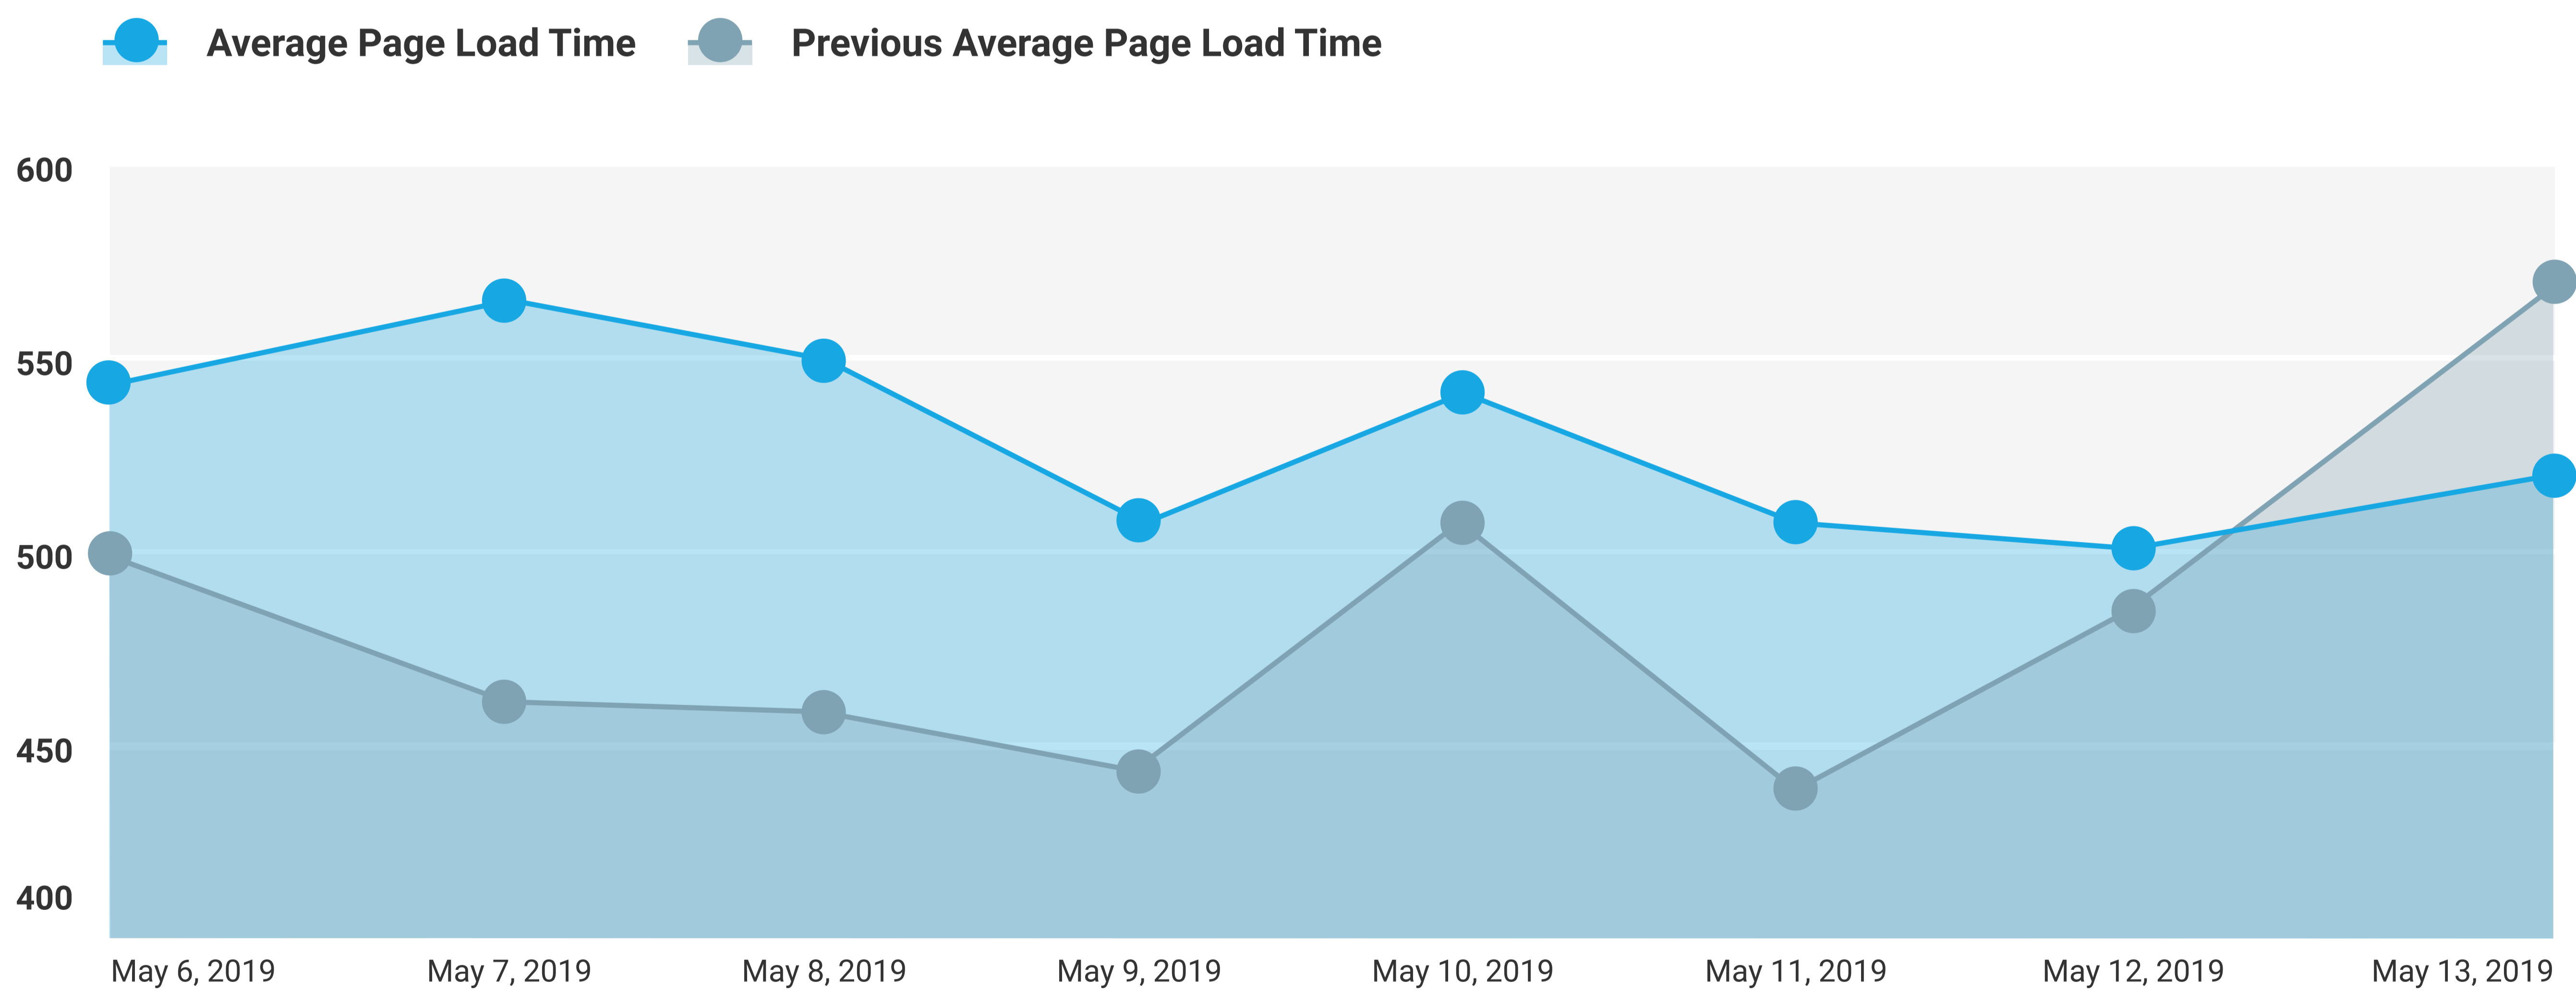

⚡ Performance

Performance Test - Overall Score

Here are your latest performance test results. A score above 85 on desktop and 80 on mobile is considered as a good benchmark.

59 /100
Score On Desktop

15 /100
Score On Mobile

Last Report

May 12, 2019 at 4:20am

Previous Desktop Score

65/100

Previous Mobile Score

25/100

Previous Average Page Load Time

500ms

Current Average Page Load Time

625ms