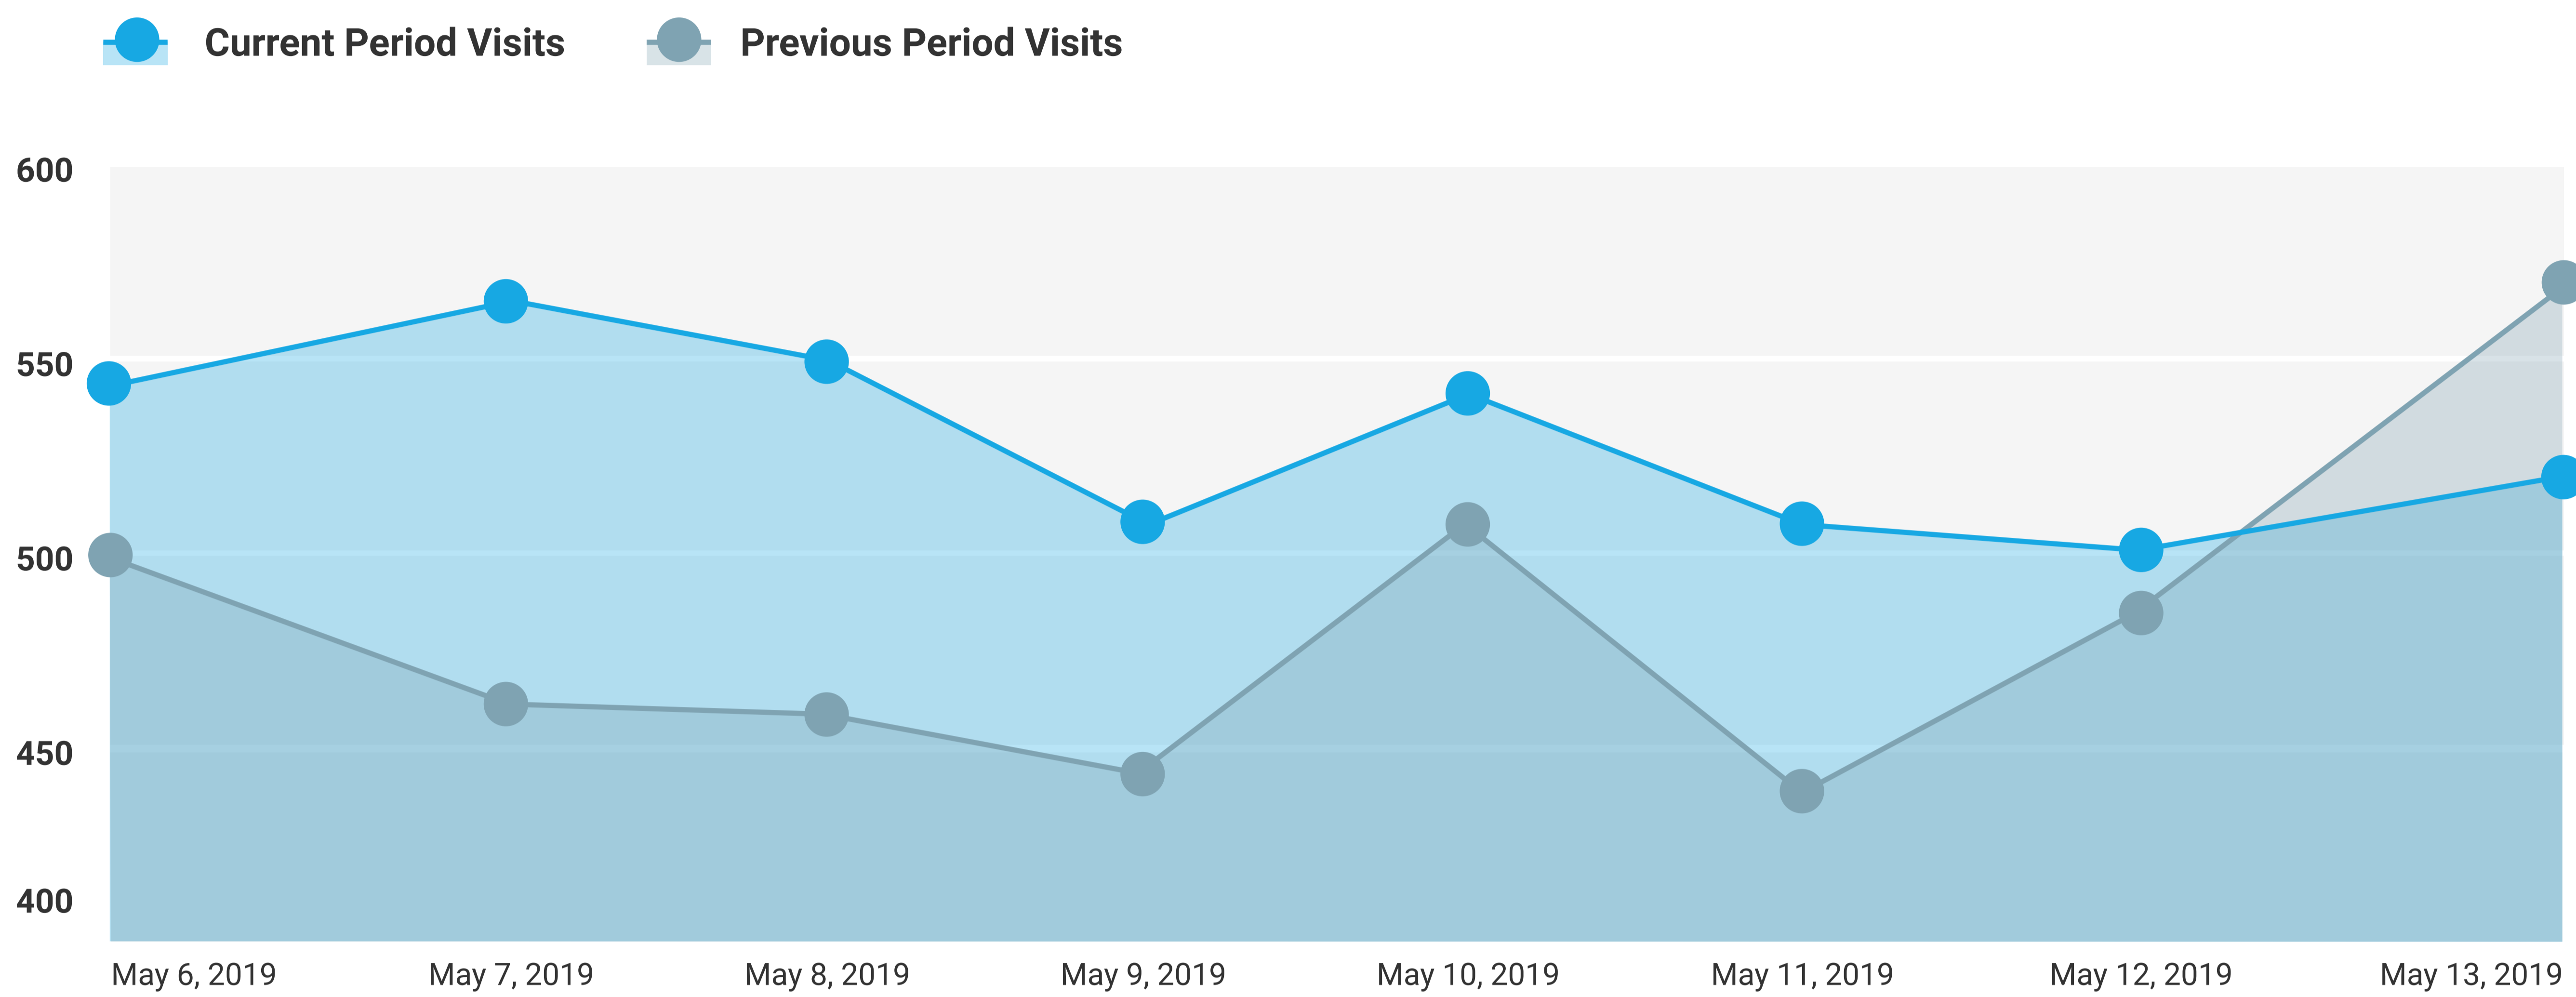

🔌 Analytics

Traffic

An overview of your traffic analytics for the current reporting period compared to last.

Visits

3,775

↑ 16%

Unique Visits

3,377

↑ 4%

Pageviews

8,657

↑ 24%

Unique Pageviews

5,973

↑ 10%

Avg. Visit Time

8.88 mins

↑ 22%

Bounce Rate

69.4%

↓ 8%

Avg. Page Load Time

625 ms

↓ 27%